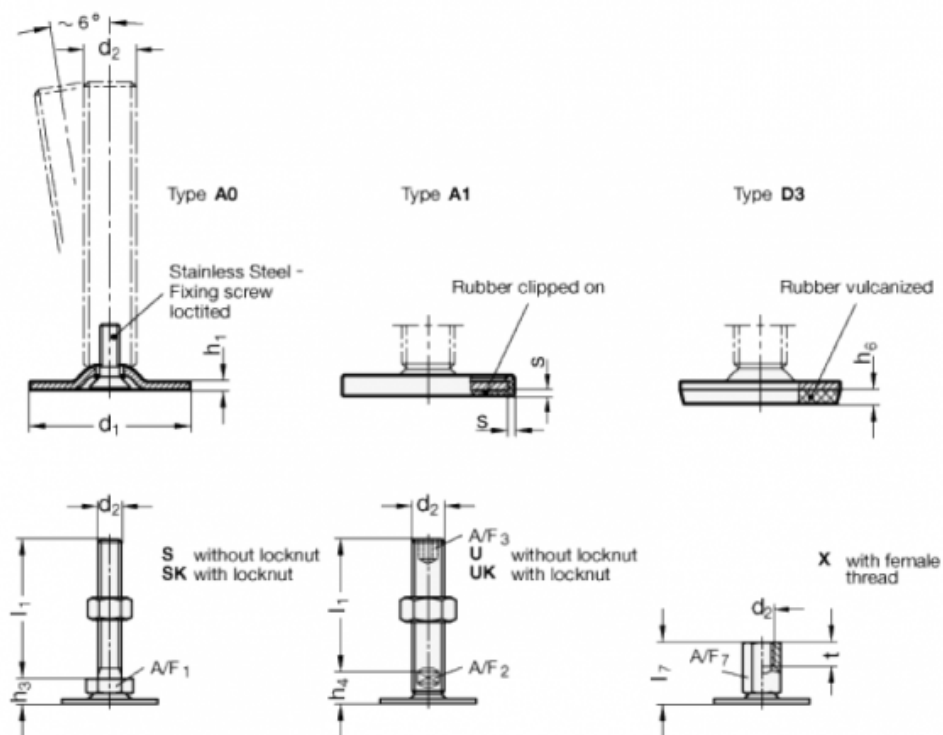

Data Sheet

Article number: 204040M12100A0S

Description: E+G levelling foot
GN 40-40-M12-100-A0-S

Note: S Without nut, External hexagon at the bottom

Measures

A/F1	=	17
d1	=	40
d2	=	M12
h1	=	2
h3	=	11
h6	=	
l1	=	100
s	=	